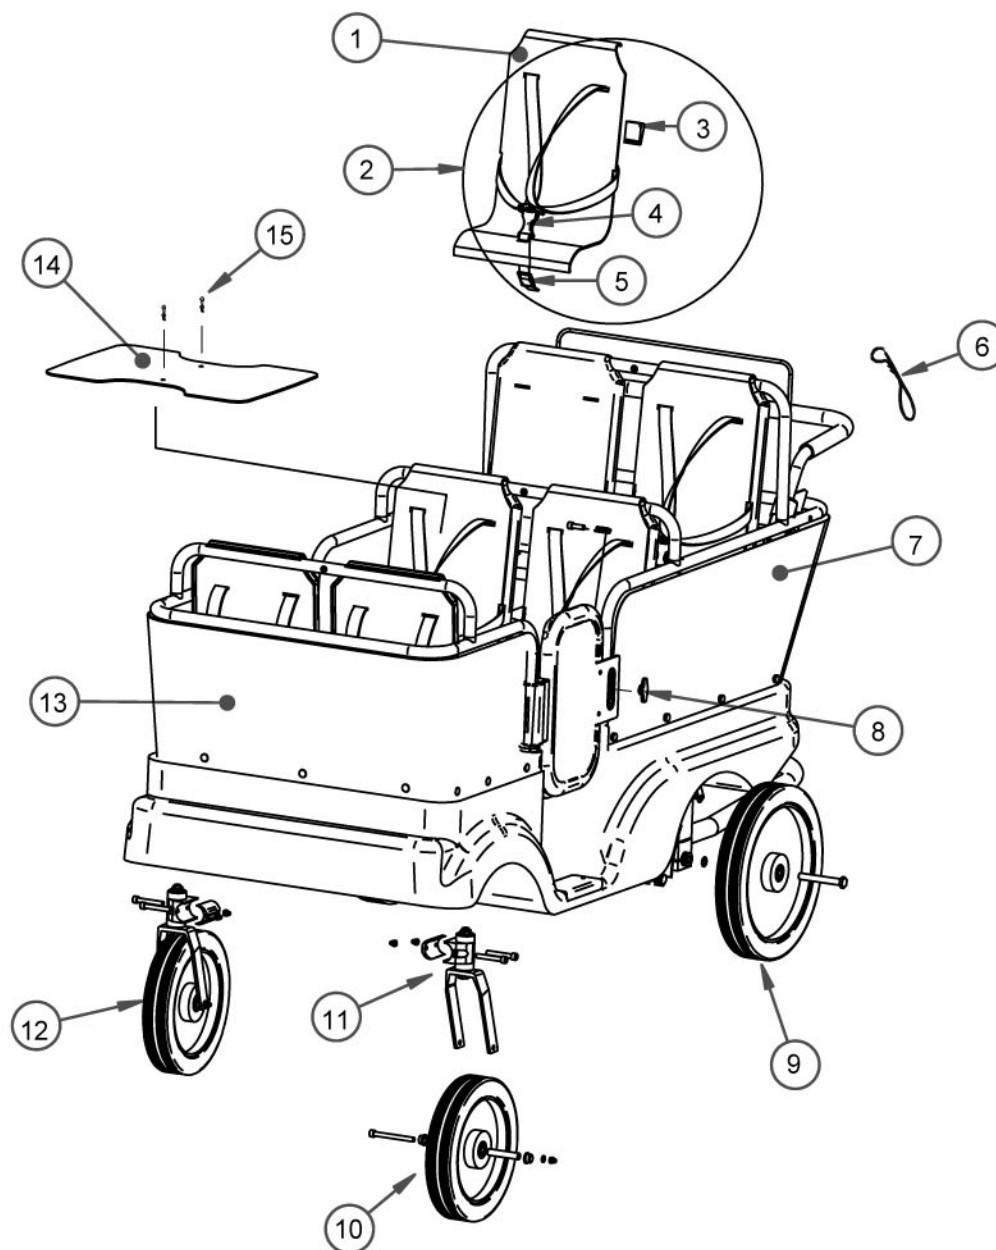

winther

A. Winther A/S
Rygesmindevej 2
DK 8683 Them, Denmark
www.a-winther.com

turtle

801.00 version 1.1

Spareparts

① 508.81 Cushion	2pcs	⑪ 508.74 Wheel suspension	1pcs
② 508.82 Safety belt set	1pcs	⑫ 508.91 Wheel suspension with front wheel	1pcs
③ 508.83 Locking device	4pcs	⑬ 508.92 Front rail	1pcs
④ 508.84 Three - point buckle	2pcs	⑭ 508.96 Rubber mat	1pcs
⑤ 508.85 Adjustment fastener	4pcs	⑮ 508.75 Press rivet	12pcs
⑥ 508.59 Safety strap	1pcs		
⑦ 508.87 Rear rail	1pcs		
⑧ 50869 Door catch	1pcs		
⑨ 508.89 Rear wheel	1pcs		
⑩ 508.90 Front wheel	1pcs		