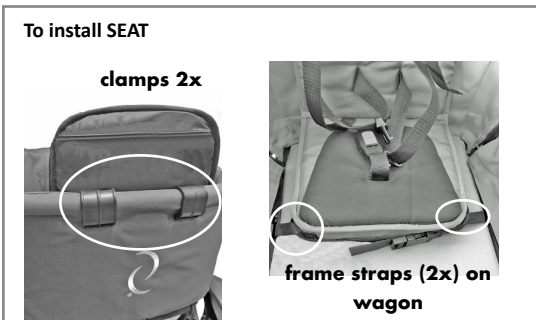

Beach Wagon LITE®

SEAT

SKU 75.1DGY

Seat
Sitz
Zitje

EN
DE
NL

IN/125

SEAT for Beach Wagon LITE. Check warnings before every use of the wagon.

WARNING: This seat is meant for children from 18 month of age.

Always use locking device or special Beach Wagon LITE Brake to prevent wagon from rolling away.