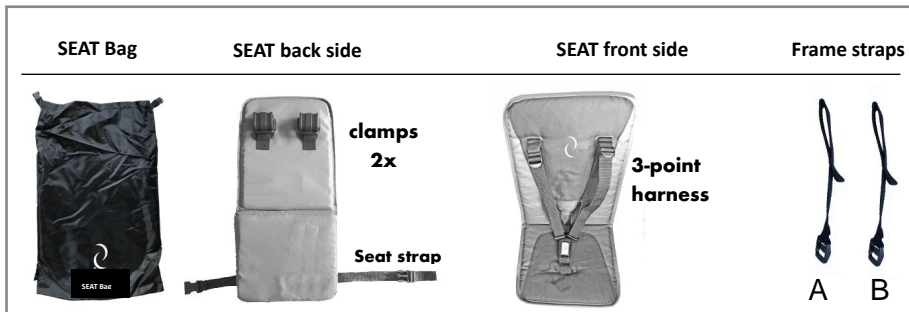

Beach Wagon LITE®

SEAT

SKU 75.1DGY

Seat
Sitz
Zitje

EN
DE
NL

IN/125

SEAT for Beach Wagon LITE. Check warnings before every use of the wagon.

WARNING: This seat is meant for children from 18 month of age.

Always use locking device or special Beach Wagon LITE Brake to prevent wagon from rolling away.