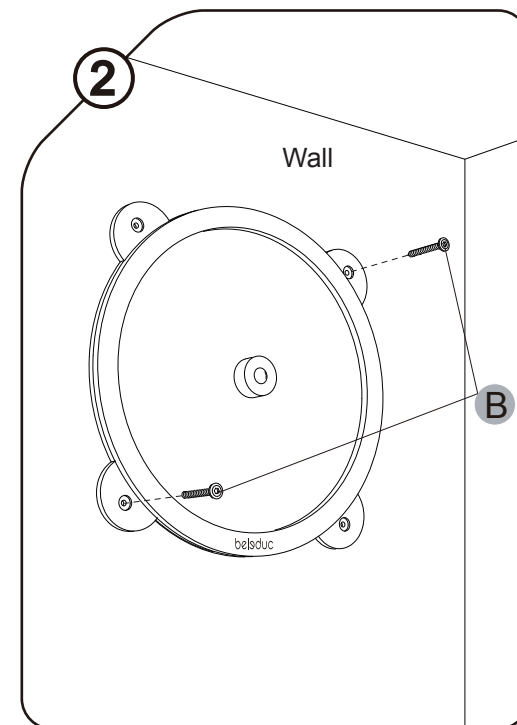

belsduc

3 Years +

Illusion wheel

Art.Nr. 2809609 ff.

⚠ WARNING:

This toy requires adult assembly.
Unassembled, it contains potentially hazardous points and small parts.
Please keep it out of baby's reach.

Contents

NOTE: Please read instructions before assembly.

CE B23810

x1

x4

x1

PAGE 1

PAGE 2

666935.V1.0.17.12.19