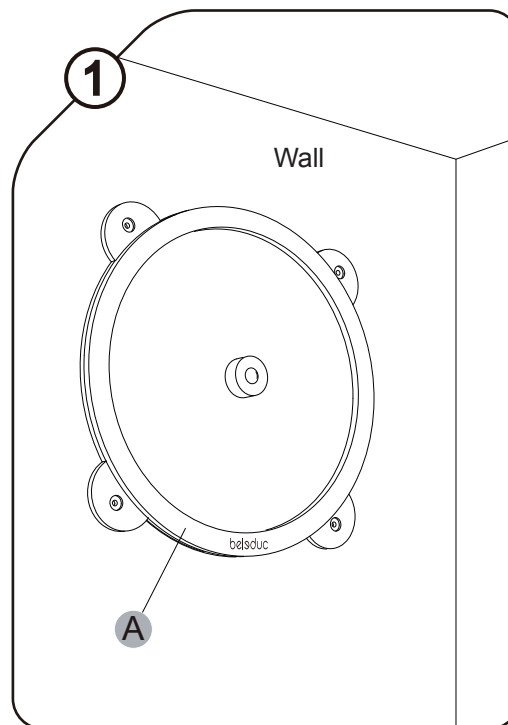

belsduc

3 Years +

Illusion wheel

Art.Nr. 2809609 ff.

⚠ WARNING:

This toy requires adult assembly.
Unassembled, it contains potentially hazardous points and small parts.
Please keep it out of baby's reach.

Contents

NOTE: Please read instructions before assembly.

CE B23810

x1

x4

x1

PAGE 1

PAGE 2

666935.V1.0.17.12.19