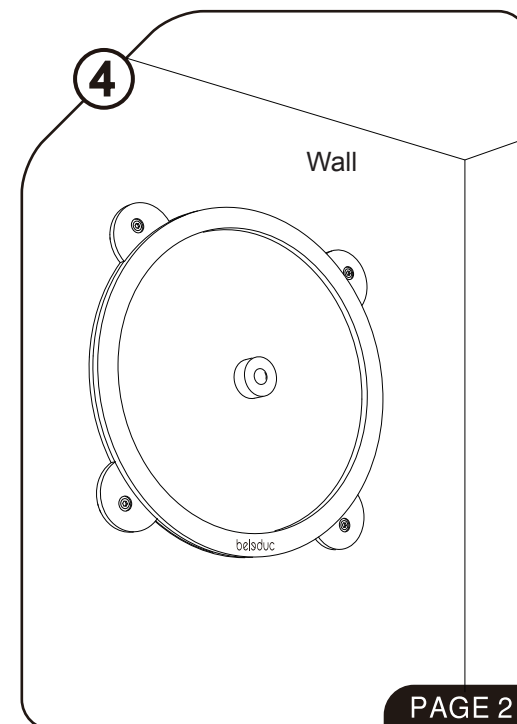

belsduc

3 Years +

Illusion wheel

Art.Nr. 2809609 ff.

⚠ WARNING:

This toy requires adult assembly.
Unassembled, it contains potentially hazardous points and small parts.
Please keep it out of baby's reach.

Contents

NOTE: Please read instructions before assembly.

CE B23810

x1

x4

x1

PAGE 1

PAGE 2

666935.V1.0.17.12.19