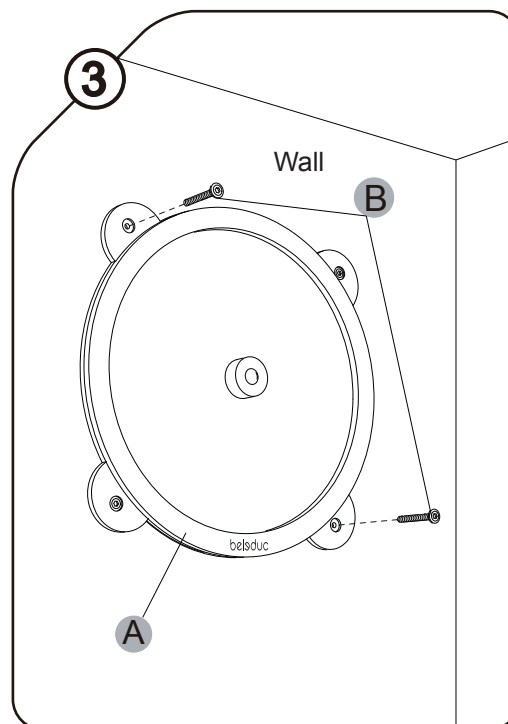

belsduc

3 Years +

Illusion wheel

Art.Nr. 2809609 ff.

⚠ WARNING:

This toy requires adult assembly.
Unassembled, it contains potentially hazardous points and small parts.
Please keep it out of baby's reach.

Contents

NOTE: Please read instructions before assembly.

CE B23810

x1

x4

x1

PAGE 1

PAGE 2

666935.V1.0.17.12.19